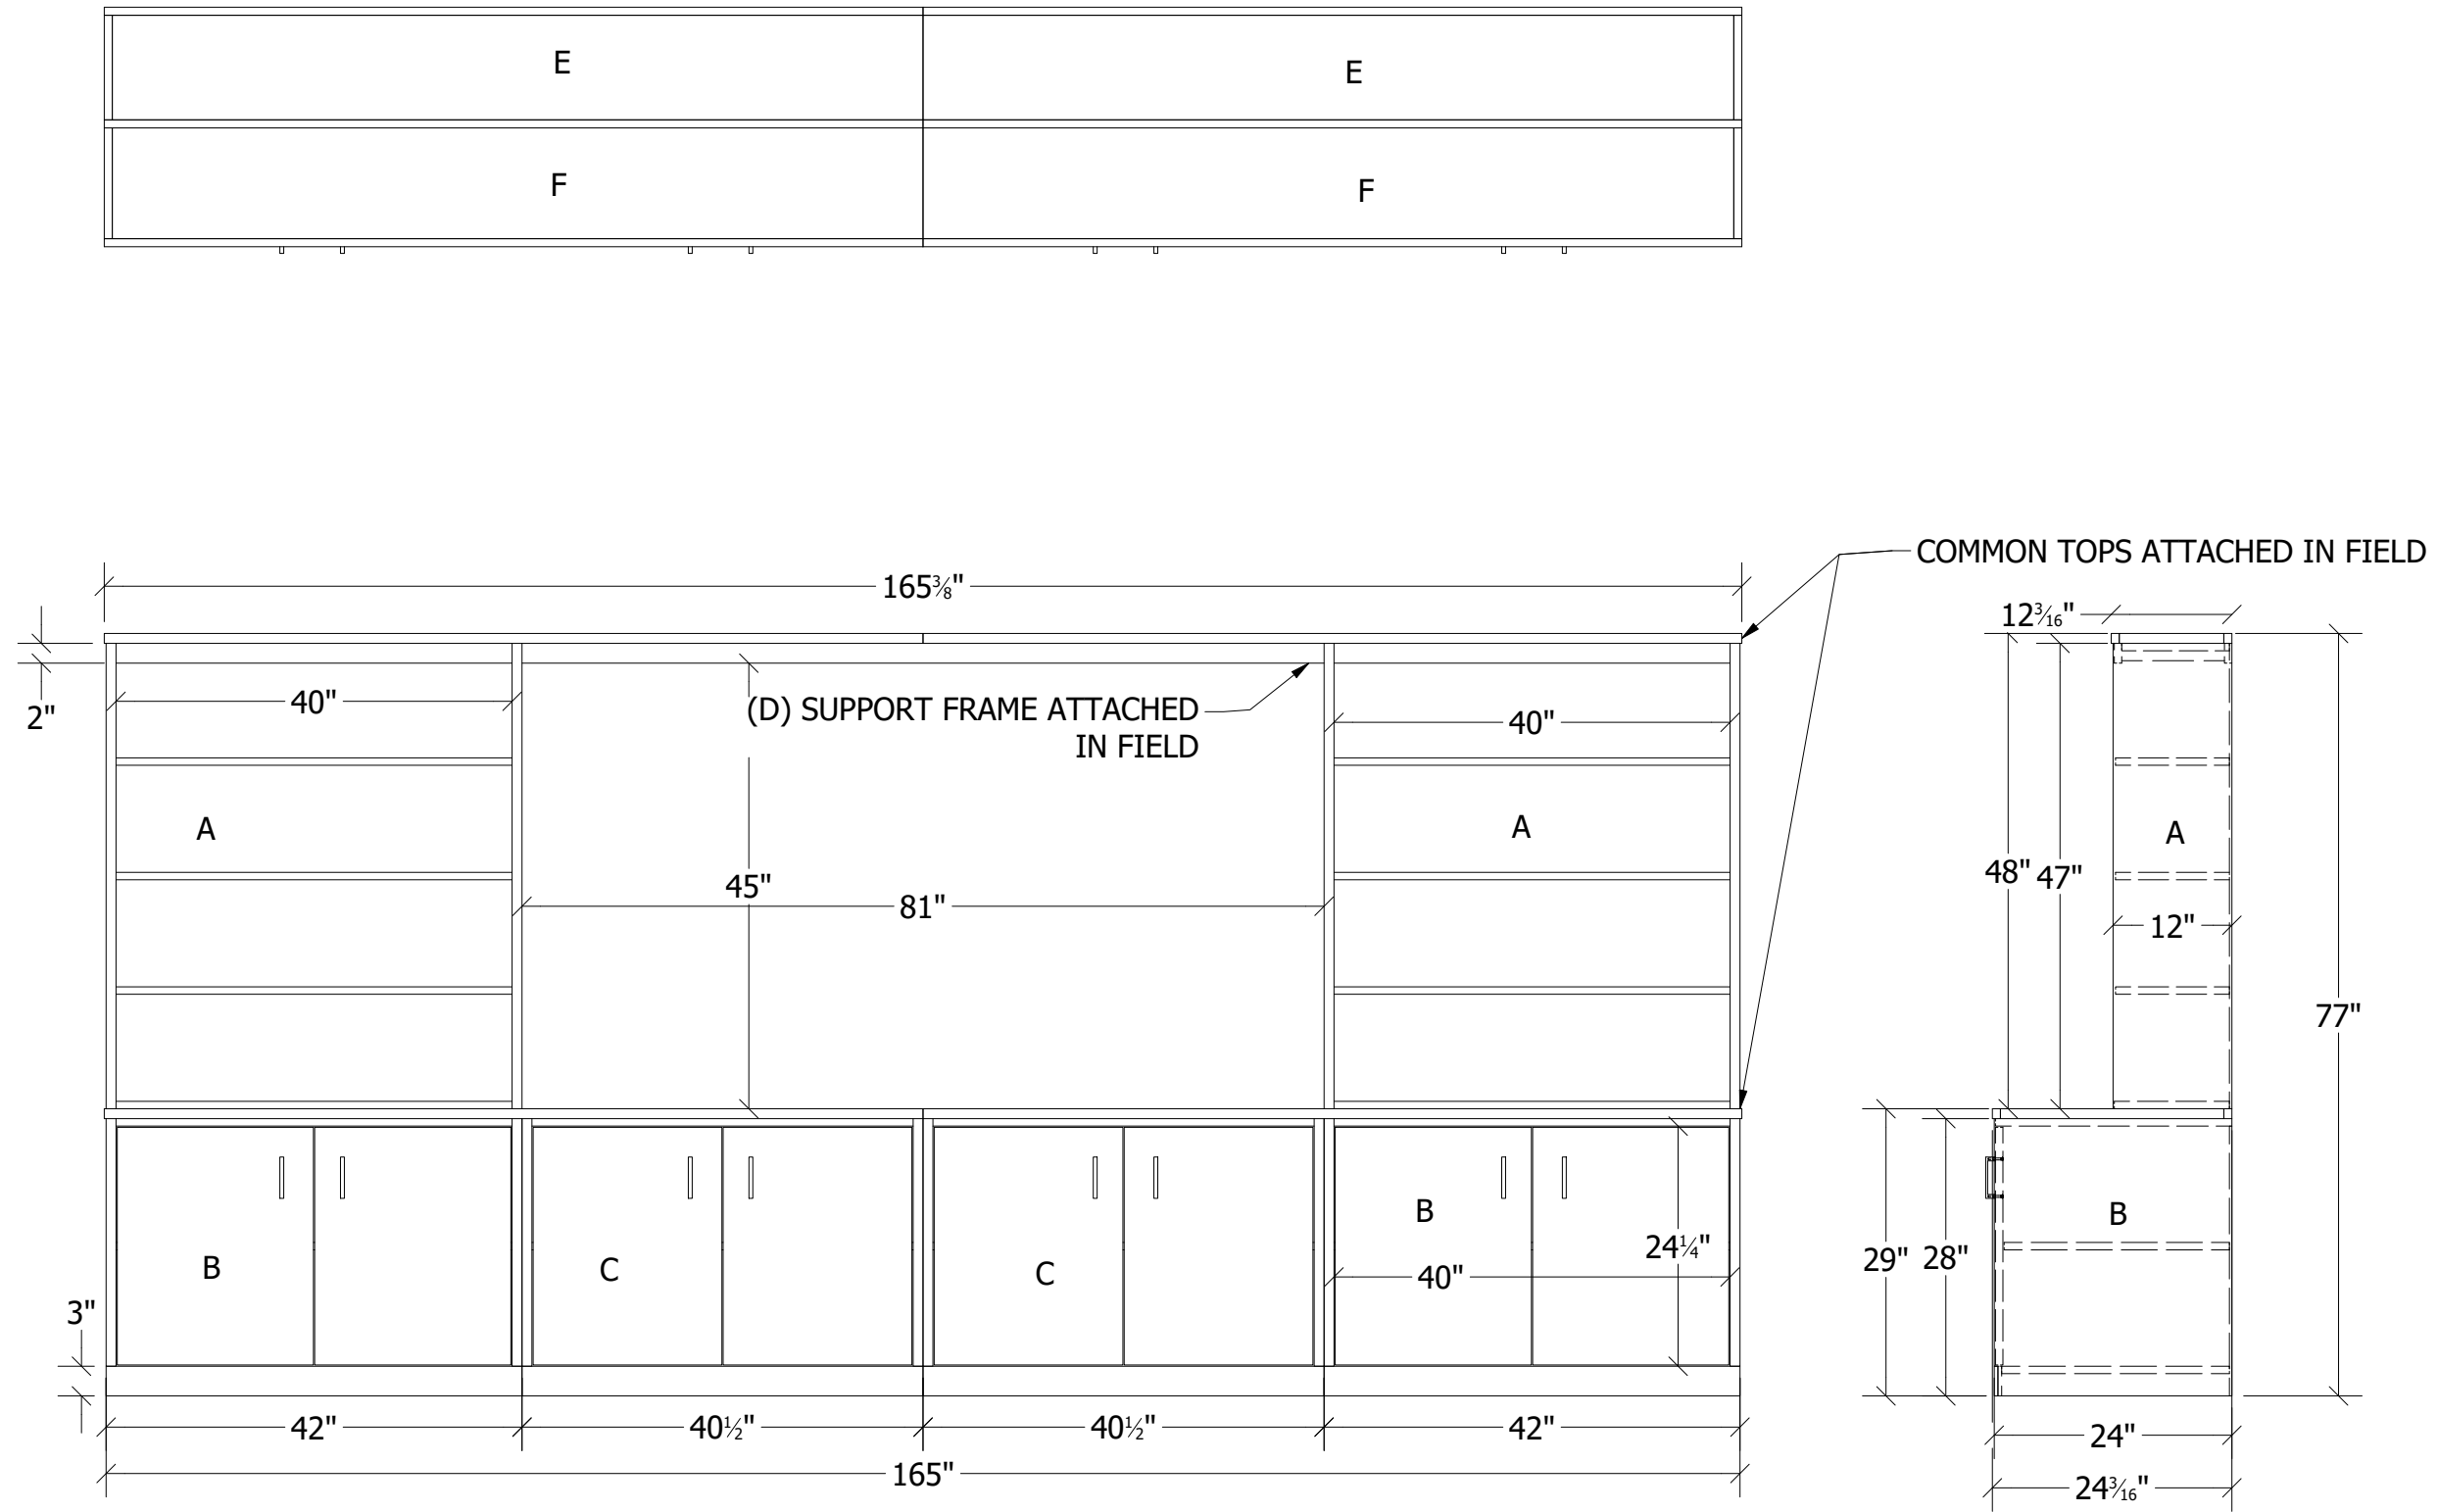

CONCEPT DRAWING, FINAL MAY CHANGE AFTER ENGINEERING  
 COLOR IS REPRESENTATIONAL ONLY

**HALE**  
 SOLID. SINCE 1907.

Project Name

Title

Job Info

Engineer  
 COREY NEWTON

Revision  
 10/8/19

Sheet  
 3 of 3