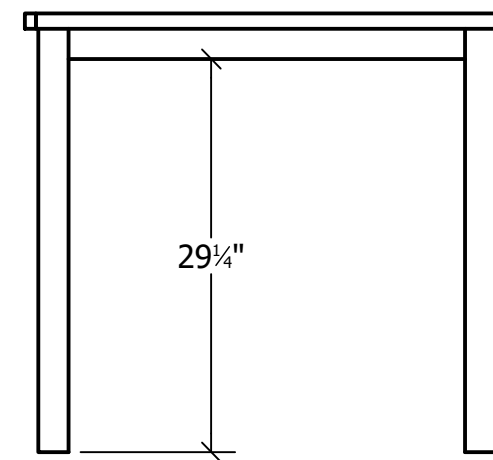

HALE
SOLID. SINCE 1907.

Project Name
NESTING TABLES

Title
LARGE TABLE

Job Info

Engineer
COREY NEWTON

Revision
3/26/2020

Sheet
3 of 5