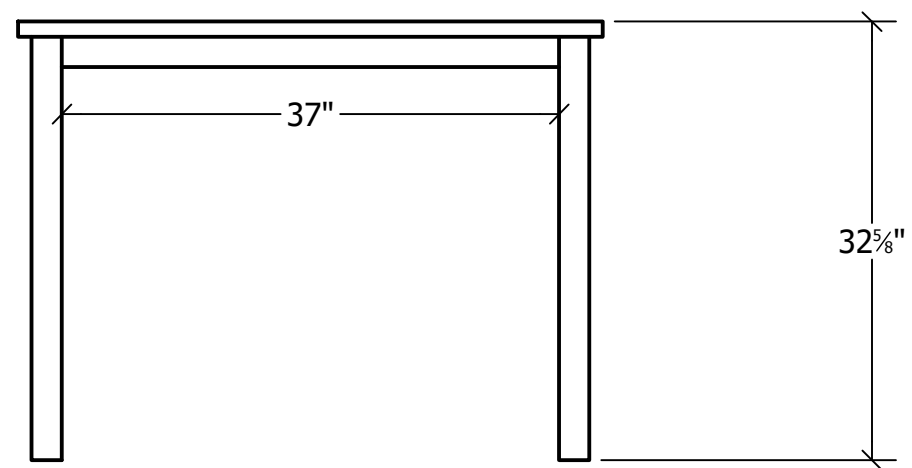

HALE
SOLID. SINCE 1907.

Project Name
NESTING TABLES

Title
LARGE TABLE

Job Info

Engineer
COREY NEWTON

Revision
3/26/2020

Sheet
3 of 5